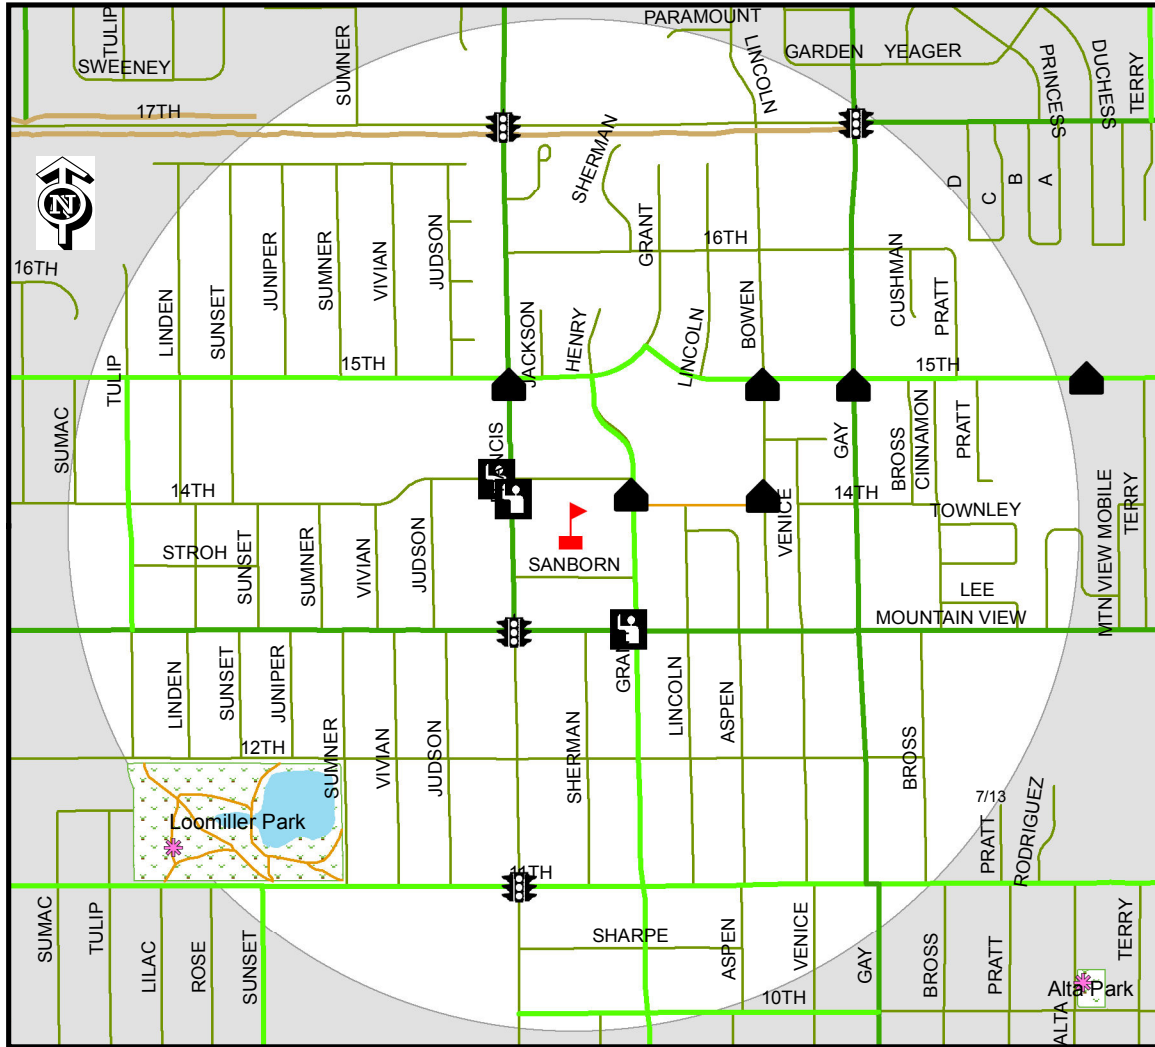

Mountain View Elementary School

- Bike lane
- Bike route
- Multi-use Trail
- Multi-use Trail (soft surface)
- Sidewalk connection
- Bike Racks
- Crossing Guard
- Crosswalk
- School
- Traffic Signal
- RRs
- 1/2 Mile Radius

Draw in your house and use a colored pencil to draw your best route to school.

WALK
or
BIKE

to Mountain View Elementary School

Walk a Block! - Walk to school or park on Venice Street and enjoy a short walk to school with your child.

- * Quality Time...*
- * No Traffic Lines...*
- * Active Living...*
- * and Fun!*

Color your route on the map inside to find your best route to school.

City of Longmont
Public Works & Natural Resources
303-651-8615