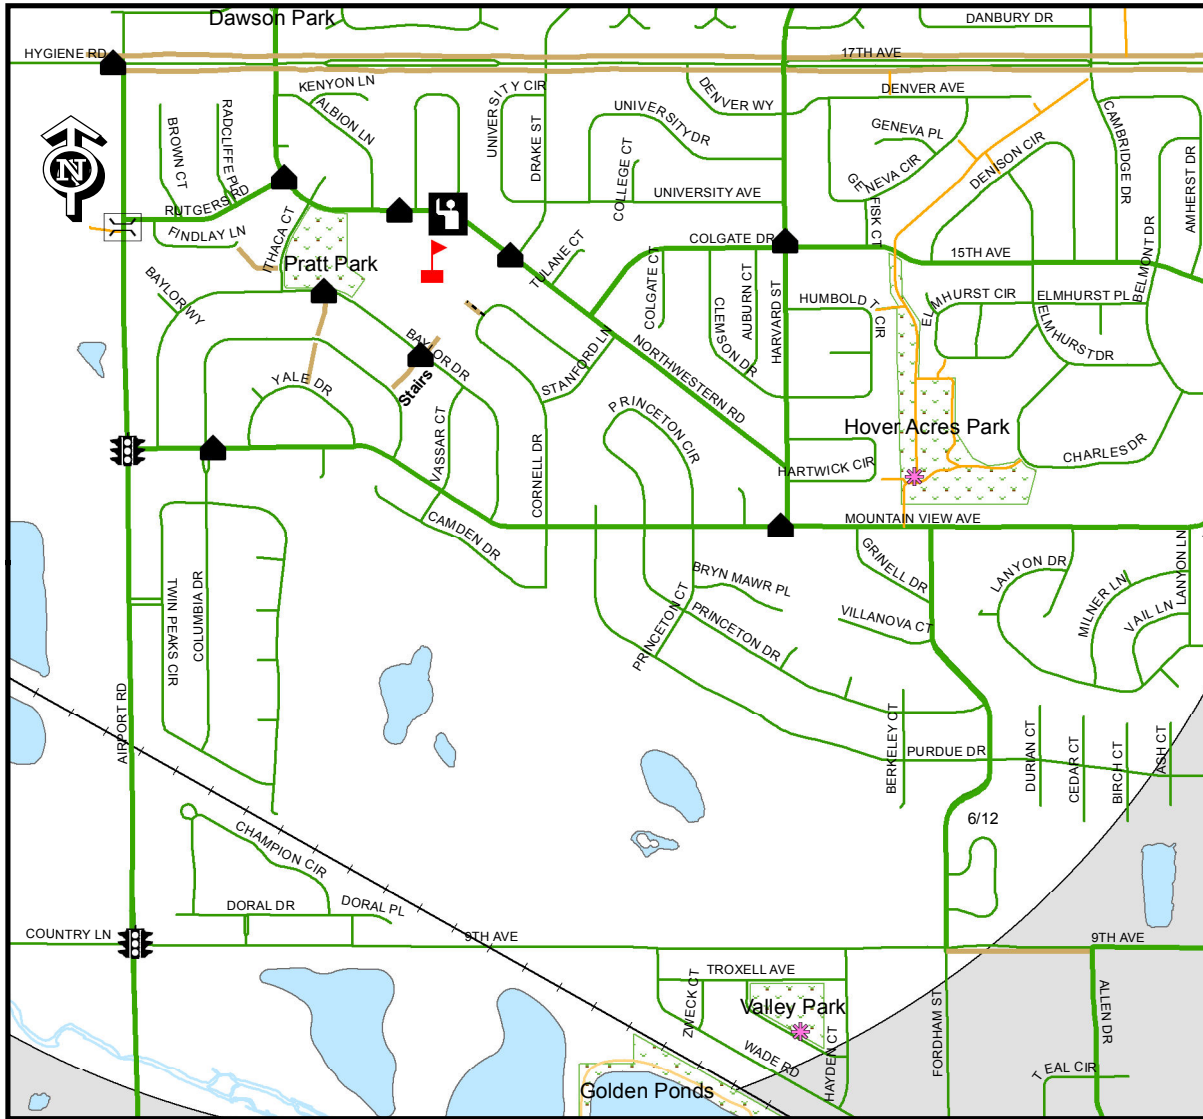

# Longmont Estates Elementary School

- Bike lane
- Bike route
- Multi-use Trail
- Multi-use Trail (soft surface)
- Sidewalk connection
- \* Bike Racks
- Crossing Guard
- Crosswalk
- School
- Traffic Signal
- Underpass
- RRs
- 1 Mile Radius

*Draw in your house and use a colored pencil to draw your best route to school.*

**WALK**  
or  
**BIKE**

to  
**Longmont Estates Elementary School**

*Walk a Block! - Park at Pratt Park or a few blocks away and walk with your child to school.*

- \*Quality Time...*
- \*No Traffic Lines...*
- \*Active Living...*
- \*and FUN!*

*Color your route on the map inside to find your best route to school!*

City of Longmont  
Public Works & Natural Resources  
303-651-8615