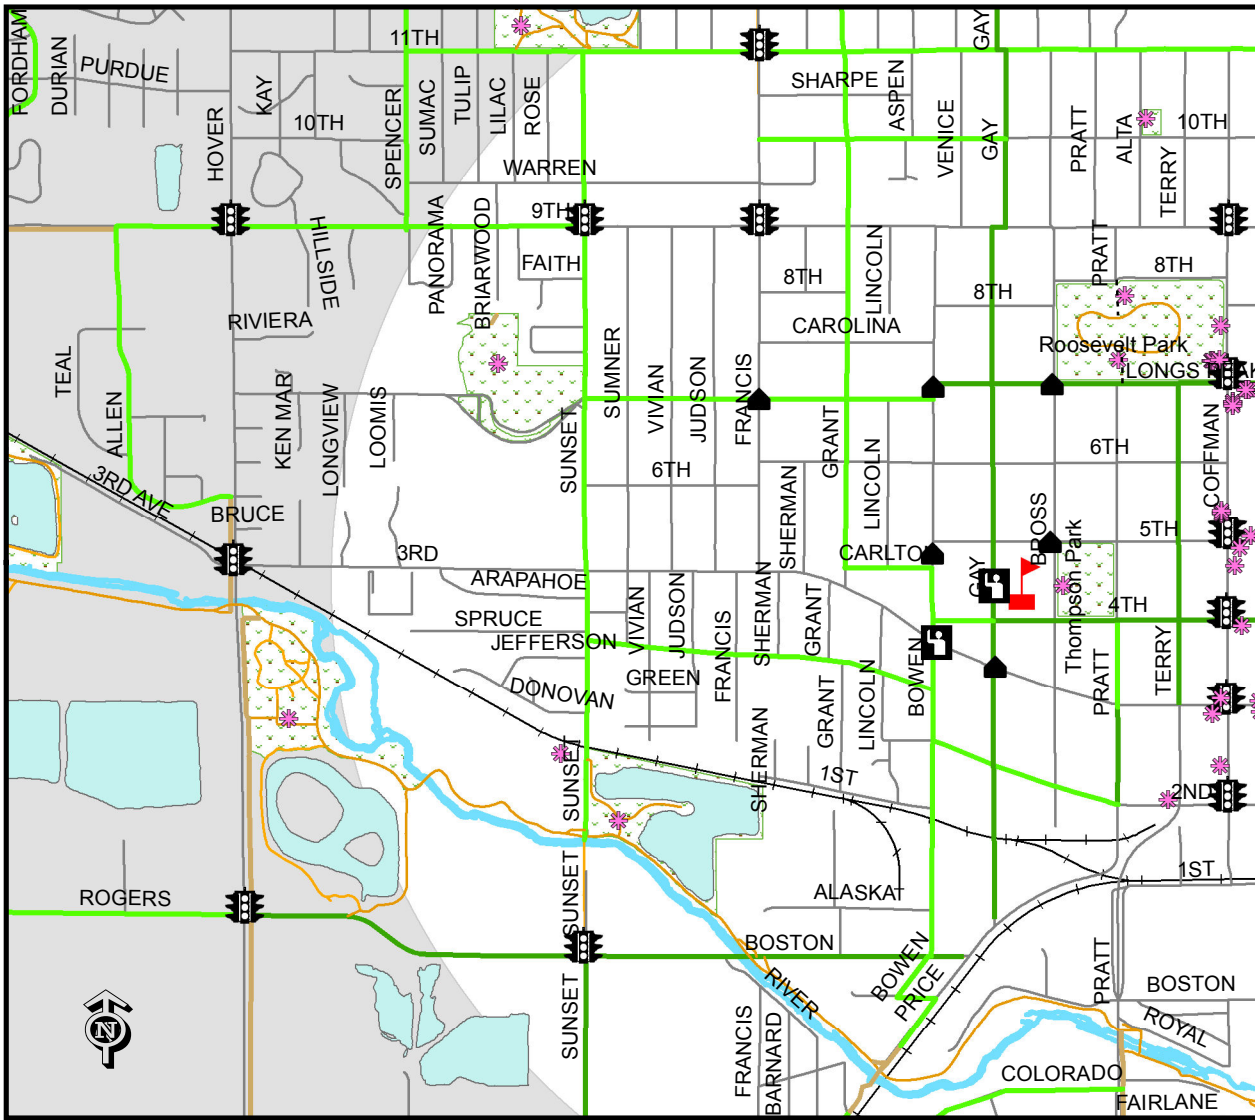

# Central Elementary School

**WALK  
or  
BIKE**

**to  
Central Elementary  
School**

*Walk a Block! -  
Park on Pratt Street and enjoy  
a walk across Thompson Park  
with your child on your way  
way to school...*

- \*Quality Time...*
- \*No Traffic Lines...*
- \*Active Living...*
- \*and FUN!*

*Better Yet! Park near Roosevelt  
Park and join the  
"Walking School Bus"!*

*Color your route  
on the map inside to find  
your best route to school!*

0 750 1,500 3,000 Feet

*Draw in your house and  
use a colored pencil to draw  
your best route to school.*