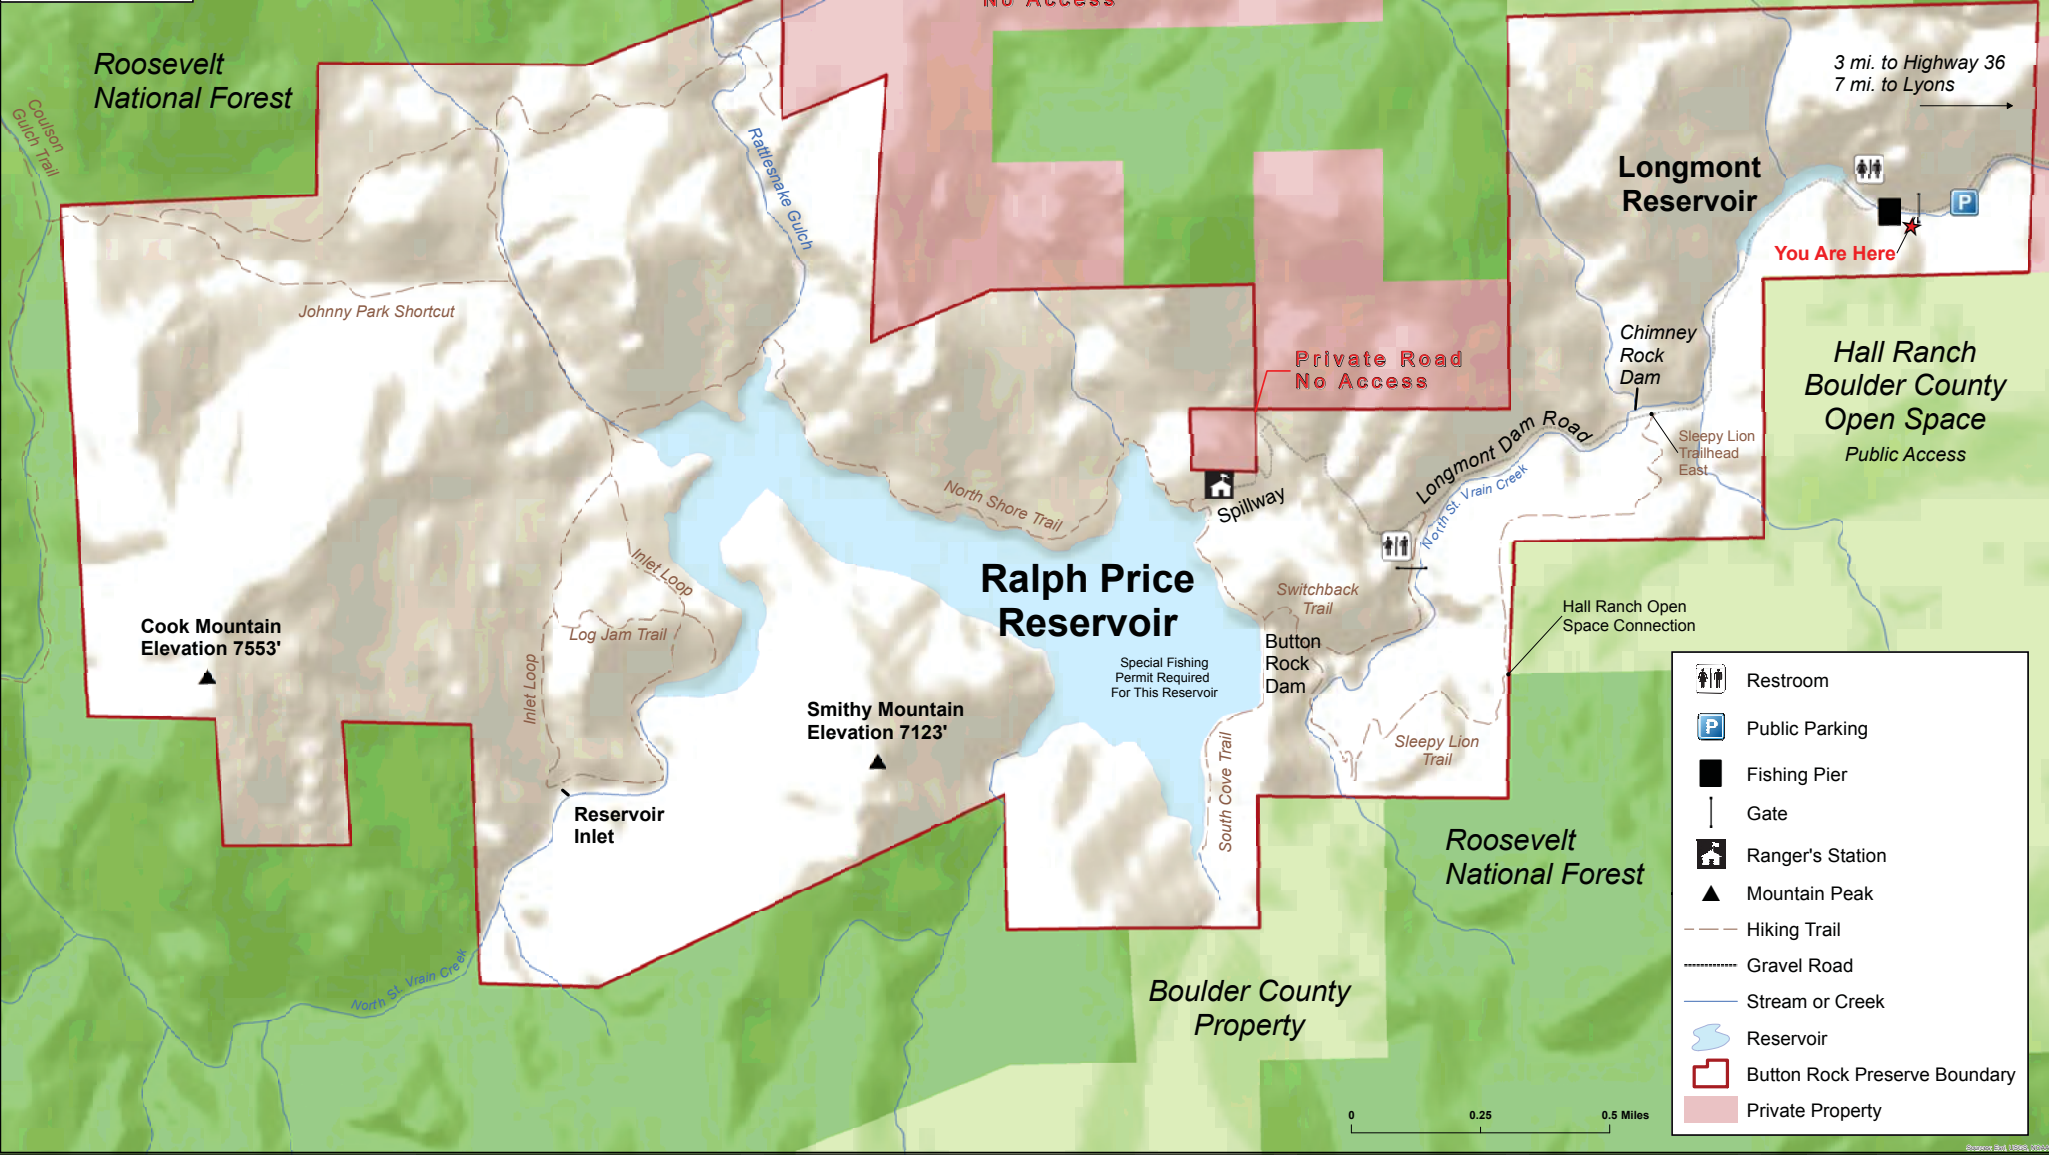

City of Longmont Button Rock Preserve

To Button Rock Mountain
Elevation 8445'

Private Property
No Access

Private Road
No Access

Boulder County
Property

3 mi. to Highway 36
7 mi. to Lyons

You Are Here

Hall Ranch
Boulder County
Open Space
Public Access

Hall Ranch Open
Space Connection

Roosevelt
National Forest

Boulder County
Property

- Restroom
- Public Parking
- Fishing Pier
- Gate
- Ranger's Station
- Mountain Peak
- Hiking Trail
- Gravel Road
- Stream or Creek
- Reservoir
- Button Rock Preserve Boundary
- Private Property

0 0.25 0.5 Miles